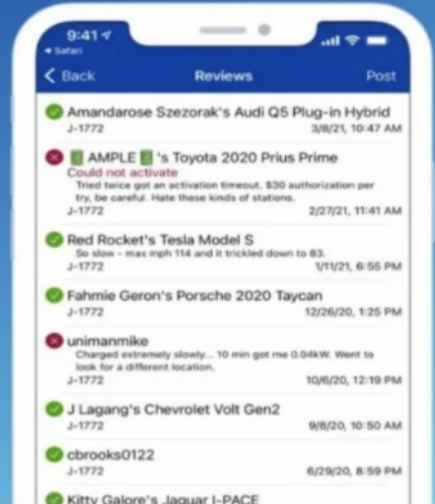

Check out charging tips

PlugShare offers the most complete map of electric vehicle charging stations worldwide. Find a charging station near you by downloading the app today!

LEARN MORE

WG+EV

Westfield Gas + Electric | wgeld.org | 833-443-8363 | ev@wgeld.org